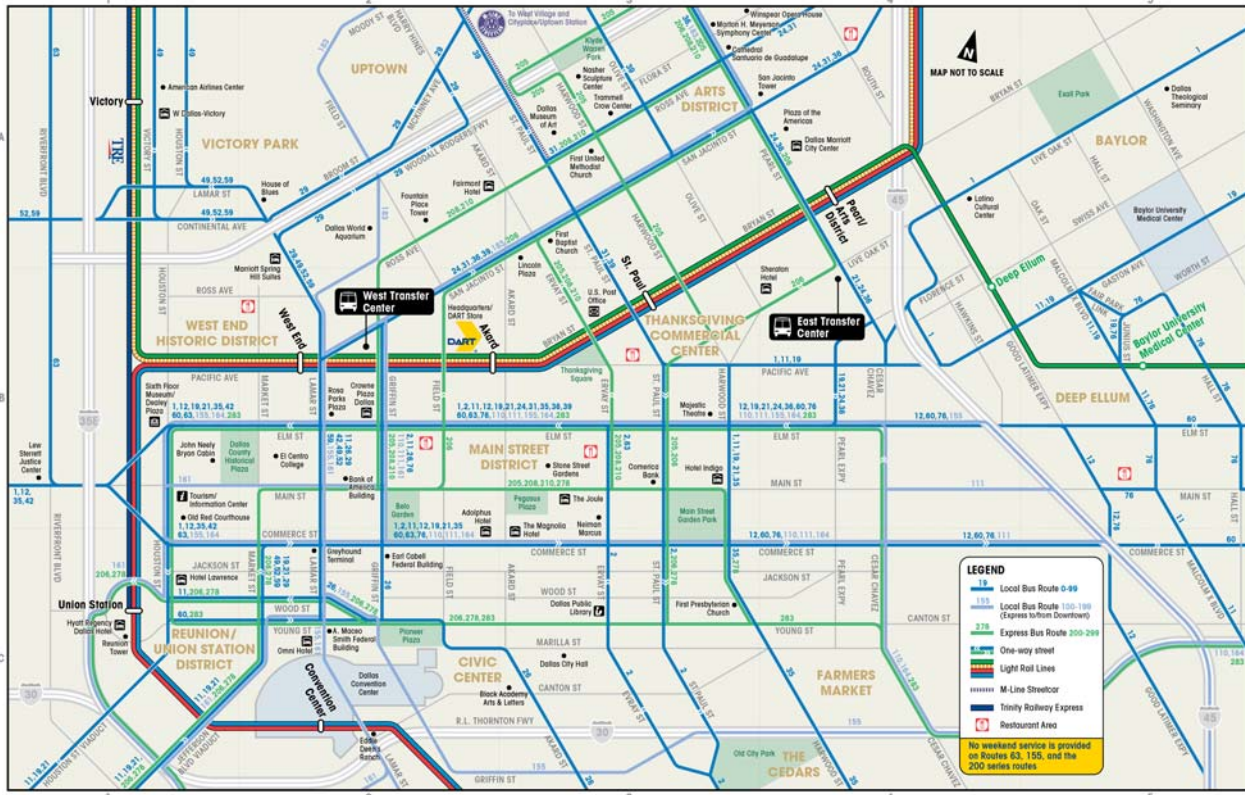

DART Rail System Map

EFFECTIVE 12/3/2012

Map Legend

- Red Line
- Blue Line
- Green Line
- Trinity Railway Express (TRE)
(No Sunday service on TRE)
- DCTA A-train
- Orange Line
- Orange Line
(Peak hours on weekdays only)
- TRE Fare Zone Boundary
- Parking Available
- Connecting Service

Connecting Services in Fort Worth

Use Fort Worth ITC Station to access:

- Local Bus Service
- Intercity Rail Service

No Smoking on DART Property

call 214.979.1111 or DART.org

Maps courtesy of DART, www.dart.org. Have any other questions?
Call DART Customer Information at 214-979-1111

Downtown Dallas Map

Places of Interest/Bus Transfer Centers

Civic Buildings

A. Maceo Smith Federal Building	C2	11, 26, 29, 52, 155, 161, 206, 278, 283
Dallas City Hall	C3	2, 26, 206, 278, 283
Dallas Public Library	C3	2, 206, 278, 283
Earl Cabell Federal Building	C2	1, 2, 11, 12, 19, 21, 26, 35, 60, 63
Law Sterrett Justice Center	B1	1, 12, 35, 42, 59, 63
US Post Office	B3	31, 39, 205, 208, 210

Downtown Dallas Bus Routes