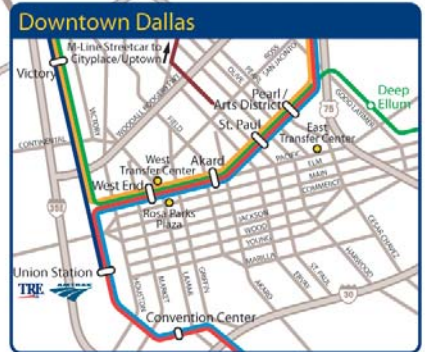

DART Rail System Map

EFFECTIVE 12/3/2012

Map Legend

- Red Line
- Blue Line
- Green Line
- Trinity Railway Express (TRE)
(No Sunday service on TRE)
- DCTA A-train
- Orange Line
- Orange Line
(Peak hours on weekdays only)
- TRE Fare Zone Boundary
- Parking Available
- Connecting Service

Connecting Services in Fort Worth

Use Fort Worth ITC Station to access:

- Local Bus Service
- Intercity Rail Service

No Smoking on DART Property

call 214.979.1111 or DART.org

Maps courtesy of DART, www.dart.org. Have any other questions?
Call DART Customer Information at 214-979-1111

Downtown Dallas Map

Places of Interest/Bus Transfer Centers

Civic Buildings

A. Maceo Smith Federal Building	C2	11, 26, 29, 52, 155, 161, 206, 278, 283
Dallas City Hall	C3	2, 26, 206, 278, 283
Dallas Public Library	C3	2, 206, 278, 283
Earl Cabell Federal Building	C2	1, 2, 11, 12, 19, 21, 26, 35, 60, 63
Law Sterrett Justice Center	B1	1, 12, 35, 42, 59, 63
US Post Office	B3	31, 39, 205, 208, 210

Downtown Dallas Bus Routes