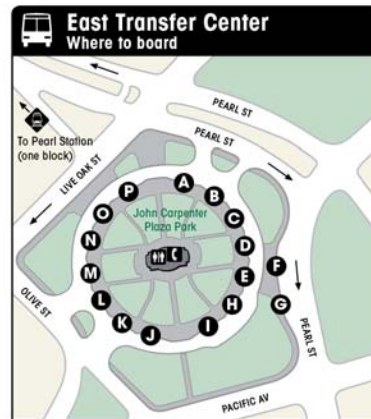

Places of Interest

John Neely Bryan Cabin	B1	1, 12, 19, 21, 35, 59, 60, 63, 161, 164, 283
Klyde Warren Park	A3	39, M-LINE 825
Latino Cultural Center	A4	1
Majestic Theatre	B3	1, 11, 12, 19, 21, 24, 35, 36, 60, 64, 76, 110, 111, 155, 283
Morton H. Meyerson Symphony Center	A3	24, 31, 36, 183, 205, 208, 210
Nasher Sculpture Center	A3	24, 36, 31, 39, 183, 205
Neiman Marcus	B3	1, 2, 11, 12, 19, 21, 35, 60, 63, 76, 110, 111, 164
Old City Park	C3, C4	2, 35
Old Red Courthouse	B1	1, 12, 19, 21, 29, 35, 42, 59, 60, 63, 155, 161, 164, 283
Pegasus Plaza	B3	205, 208, 210, 278
Perot Museum of Nature and Science	A2	29, 183
Pioneer Plaza	C2	26, 155, 206, 278, 283
Reunion Tower	C1	11, 19, 21, 60, 161, 278
Sixth Floor Museum/Dealey Plaza	B1	1, 12, 19, 21, 35, 42, 59, 60, 63, 155, 161, 164, 283

Places of Interest

Stone Street Gardens	B3	1, 2, 11, 12, 19, 21, 24, 31, 35, 36, 39, 60, 63, 76, 110, 111, 155, 164, 283
Tourism/Information Center	B1	1, 12, 19, 21, 29, 35, 42, 60, 63, 155, 161, 164, 283
Winspear Opera House	A3	24, 31

Places of Worship

Cathedral Santuario de Guadalupe	A3	24, 31, 36, 183, 205, 208, 210
First Baptist Church	A3	24, 31, 36, 39, 183, 205, 206, 208, 210
First Presbyterian Church	C3	35, 278, 283
First United Methodist Church	A3	24, 31, 36, 39, 183, 205
Thanksgiving Square	B3	205, 208, 210

Transit

DART Headquarters/Store	B2	206
Greyhound Terminal	C2	1, 11, 12, 19, 21, 26, 29, 35, 42, 49, 52, 59, 60, 63, 155, 161, 164

A	11 (Bexar St)
B	11 (Cockrell Hill PTL)
C	26
D	110, 111, 205, 208, 210
E	110, 111, 205, 208, 210
F	31
G	42
H	24, 161
I	36, Paratransit
J	2, 76
K	39, 183
L	29, 49, 52, 59
M	
N	