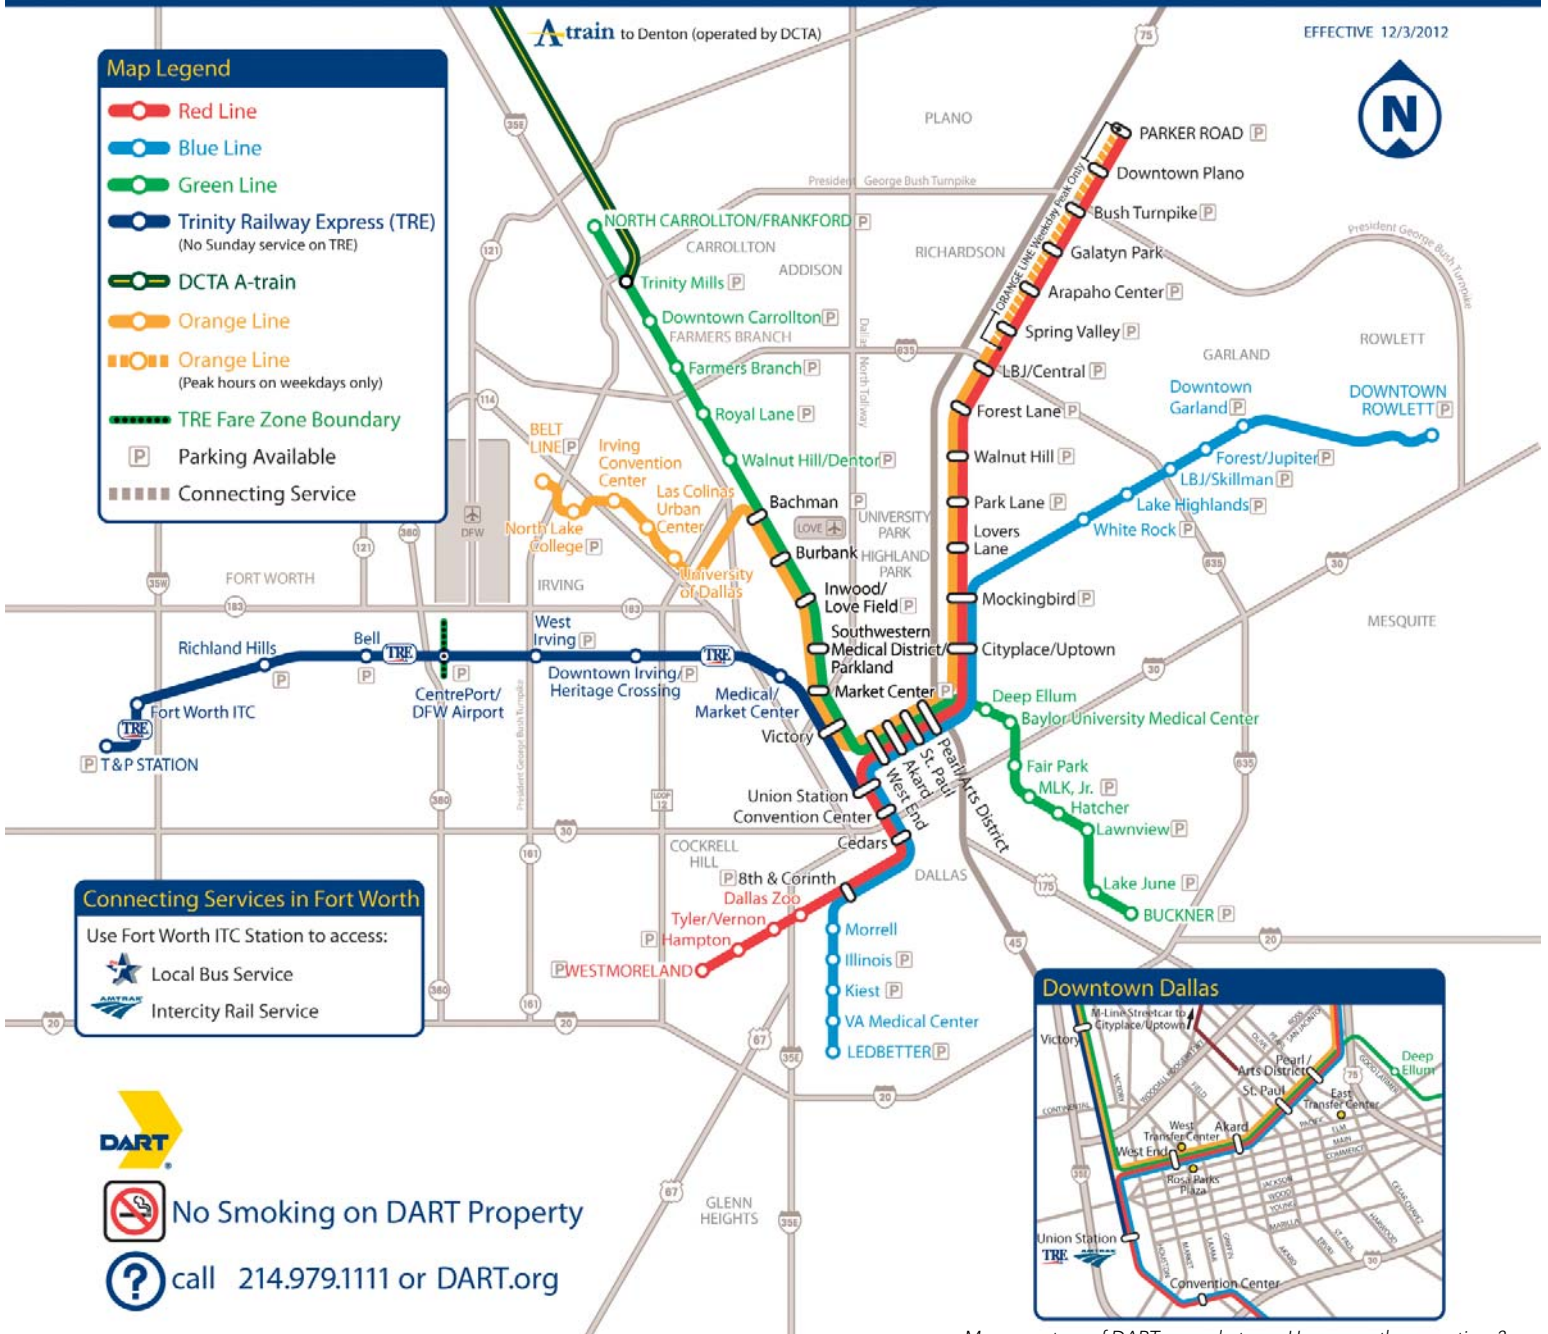

DART Rail System Map

EFFECTIVE 12/3/2012

Map Legend

- Red Line
- Blue Line
- Green Line
- Trinity Railway Express (TRE)
(No Sunday service on TRE)
- DCTA A-train
- Orange Line
- Orange Line
(Peak hours on weekdays only)
- TRE Fare Zone Boundary
- Parking Available
- Connecting Service

Connecting Services in Fort Worth

Use Fort Worth ITC Station to access:

- Local Bus Service
- Intercity Rail Service

No Smoking on DART Property

call 214.979.1111 or DART.org

Maps courtesy of DART, www.dart.org. Have any other questions?
Call DART Customer Information at 214-979-1111

Downtown Dallas Map

Places of Interest/Bus Transfer Centers

Civic Buildings

A. Maceo Smith Federal Building	C2	11, 26, 29, 52, 155, 161, 206, 278, 283
Dallas City Hall	C3	2, 26, 206, 278, 283
Dallas Public Library	C3	2, 206, 278, 283
Earl Cabell Federal Building	C2	1, 2, 11, 12, 19, 21, 26, 35, 60, 63
Law Sterrett Justice Center	B1	1, 12, 35, 42, 59, 63
US Post Office	B3	31, 39, 205, 208, 210

Downtown Dallas Bus Routes