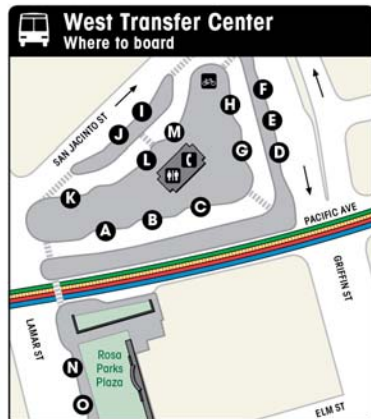

A	11 (Bexar St)
B	11 (Cockrell Hill PTL)
C	26
D	110, 111, 205, 208, 210
E	110, 111, 205, 208, 210
F	31
G	42
H	24, 161
I	36, Paratransit
J	2, 76
K	39, 183
L	29, 49, 52, 59
M	
N